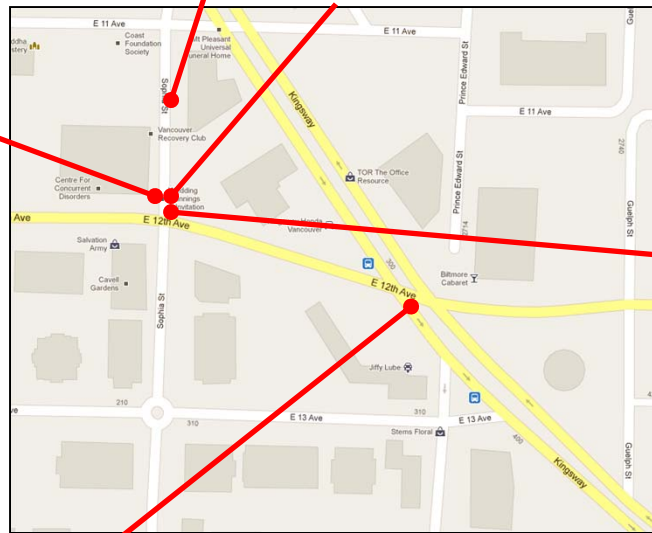

Thank you for choosing to visit Kingsway Honda!

This is a unique dealership building with customer parking on level P1 below grade.

1. Getting here:

N Approaching from the North, turn off Kingsway onto Sophia Street just after 10th Avenue. Drive below ground to Level P1.

E Approaching from the East along Grandview / 12th Avenue, turn right onto Sophia Street just after Kingsway. Drive below ground to Level P1.

W Approaching from the West along 12th Avenue, turn left onto Sophia Street just after Main Street. Drive below ground to Level P1.

S Approaching from the South along Kingsway, turn left (with an advance turn signal onto 12th Avenue, then right on Sophia Street. Drive below ground to Level P1.

2. Enter the Building:

Enter off Sophie Street (West Side of Building) and proceed down the ramp to level P1.

3. Where to park:

a proud part of
Destination
auto group

368 Kingsway, Vancouver, BC V5T 3J6

Ph: 604-873-3676

www.KingswayHonda.ca

4. Enter Building through vestibule:

Take elevator or stairs to G Level.