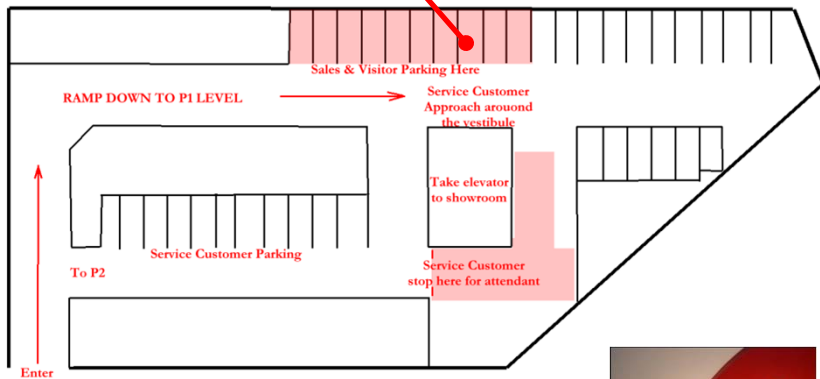

3. Where to park: